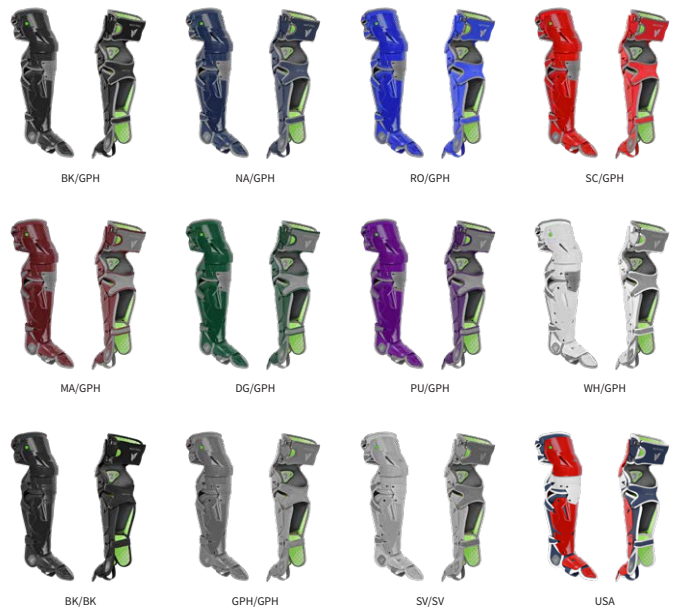

MVP-PRO

ALL
NEW

MVP-PRO SERIES™ CHEST PROTECTOR // LEG GUARDS // KITS

- » Developed with and trusted by the best catchers in the world
- » Revolutionary MVP-PRO Catchers Helmet features Deflexion™ shock hammocks to help disperse impacts and I-BAR BSP™ Cage with extended back swing protection for coverage against wild swings
- » The MVP-PRO Chest Protector is SEI Certified to meet NOCSAE Standard for Com-motio Cordis and features our revolutionary 3DU Bar™ technology for the most advanced blocking in the game
- » SHIFT™ technology on the leg guards moves with you to maintain thigh coverage in any receiving stance while the LINQ X™ Hinge System supports a full range of knee flexion
- » 3D Airmesh™ removable & washable pads promote a cool, comfortable, and soft padded feel
- » Headgear, chest protector, and leg guards treated with StinkStop™ antimicrobial agent to keep you fresh

DEFLEXION I-BAR-BSP 3DAIRMESH 3DU BARS DELTA FLEX™ CONFORM™ SHIFT™ LINQ X™

CHEST PROTECTOR	AGE	SIZE	COLOR
CPCC-5-LGE	ADULT	16.5"	BK/GPH, NA/GPH, RO/GPH, SC/GPH, MA/GPH, DG/GPH, PU/GPH, WH/GPH, BK/BK, GPH/GPH, SV/SV, USA
LEG GUARDS	AGE	SIZE	COLOR
LG-5-LGE	ADULT	16.5" - 17.5"	BK/GPH, NA/GPH, RO/GPH, SC/GPH, MA/GPH, DG/GPH, PU/GPH, WH/GPH, BK/BK, GPH/GPH, SV/SV, USA