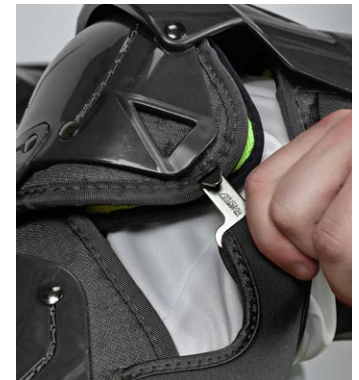

11 CON4M™ FIT TECH

The CON4M™ system also features direct connect straps for a tight low-profile fit.