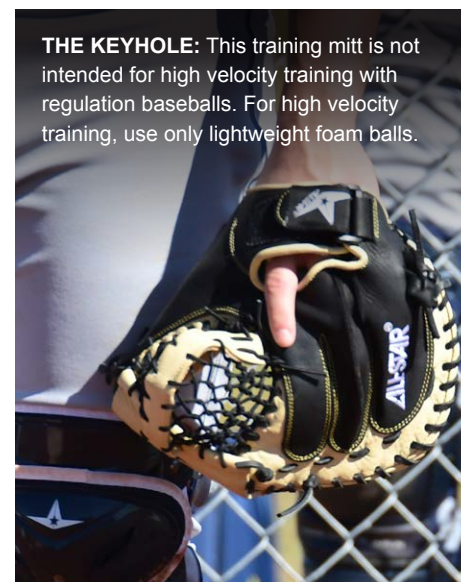

THE KEYHOLE: This training mitt is not intended for high velocity training with regulation baseballs. For high velocity training, use only lightweight foam balls.