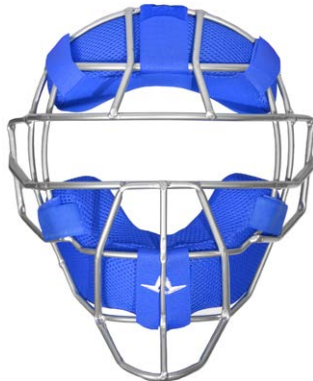

S7™ FM4000 HOLLOW STEEL

STYLE NO.	PAD STYLE	COLOR
FM4000	LUC	M.BK, BK, NA, RO, SC, DG, MA, PU, GPH

The FM4000's design is inspired by the MVP2500 & MVP4000 cages, which are known for offering great vision and deflective properties. The curved forehead bar allows more padding to come into contact with the catcher's skull cap making the mask more stable on a catcher's head to absorb more impact. Built with a lightweight hollow steel, this mask weighs in at just 17 ounces.