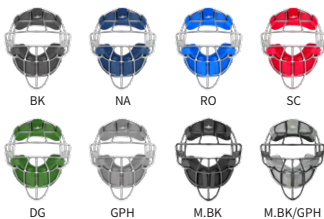

S7 AXIS™ FM4000MAG

STYLE NO.	PAD STYLE	COLOR
FM4000MAG	LUC	BK, NA, RO, SC, DG, GPH, M.BK, M.BK/GPH

Constructed of injection molded magnesium, the FM4000MAG is the next evolution in catchers masks. Magnesium is the perfect material for a mask with low density for extremely light weight (16.8 oz), high vibration damping properties, and very high durability. The bars are a bit thicker than our other masks, but have the same flattened profile and openings for outstanding visibility.

S7™ FM4000 HOLLOW STEEL

STYLE NO.	PAD STYLE	COLOR
FM4000	LUC	M.BK, BK, NA, RO, SC, DG, MA, PU, GPH

The FM4000's design is inspired by the MVP2500 & MVP4000 cages, which are known for offering great vision and deflective properties. The curved forehead bar allows more padding to come into contact with the catcher's skull cap making the mask more stable on a catcher's head to absorb more impact. Built with a lightweight hollow steel, this mask weighs in at just 17 ounces.

CLASSIC PRO™ FM25

STYLE NO.	PAD STYLE	COLOR
FM25LUC	LUC	BK, NA, RO, SC, DG, MA, PU, GPH

Lightweight hollow steel cage with LUC style padding. This classic hollow steel cage is timeless and has a proven track record for its durability and protection. The FM25LUC weighs in at 20 oz.

CLASSIC PRO™ FM25

STYLE NO.	PAD STYLE	COLOR
FM25LMX	LMX (LEATHER)	BK, NA, RO, SC, TA

Lightweight hollow steel cage with LMX style padding. This classic hollow steel cage is timeless and has a proven track record for its durability and protection. The FM25LMX weighs in at 21 oz.