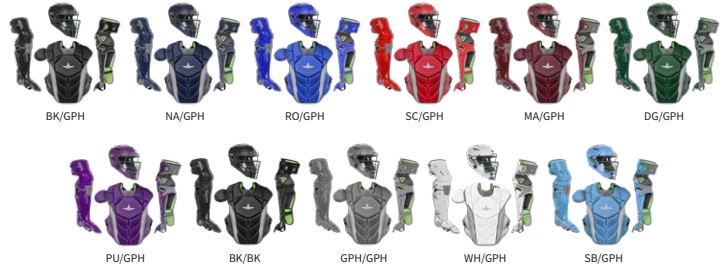

MVP-PRO TEAM COLOR KITS

KIT	AGE	COLOR
CKCC-5-LGE	ADULT	BK/GPH, NA/GPH, RO/GPH, SC/GPH, MA/GPH, DG/GPH, PU/GPH, BK/BK, GPH/GPH, WH/GPH, SB/GPH

KIT INCLUDES: MVP-5, CPCC-5, LG-5