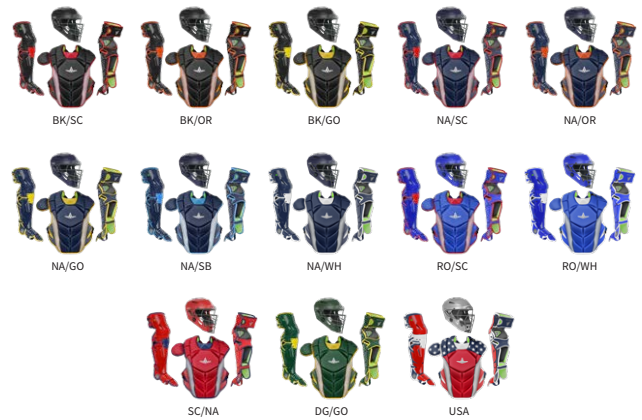

MVP-PRO TWO-TONE KITS

KIT	AGE	COLOR
CKCC-5-LGE	ADULT	BK/SC, BK/OR, BK/GO, NA/SC, NA/OR, NA/GO, NA/SB, NA/WH, RO/SC, RO/WH, SC/NA, DG/GO, USA

KIT INCLUDES: MVP-5, CPCC-5, LG-5