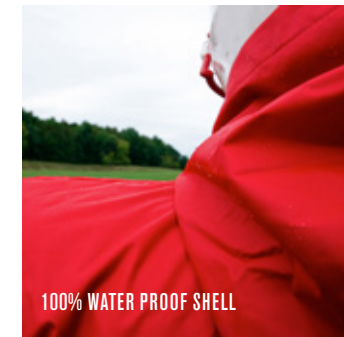

INTERNAL HAND WARMERS

BACK, 1 COLOR PRINT OPTION

100% WATER PROOF SHELL

SIDELINE CAPE

MODEL NUMBER	#CAPE
COLORS	BK, NA, RO, PU, MA, RD, FO
SIZE	50" BOTTOM SEAM to SHOULDER x 38" SHOULDER WIDTH
PRINT AREA	BACK: 14" x 12" LEFT CHEST: 3" x 3" (1 COLOR PRINT OPTION)
DESCRIPTION	Be ready for the elements with this 100% waterproof SidelineCape. Extra large hood fits over helmet with oversized shoulders to fit padding. Fleece lined for warmth, inside pockets to keep hands dry and warm. Front zipper for extra snugness.