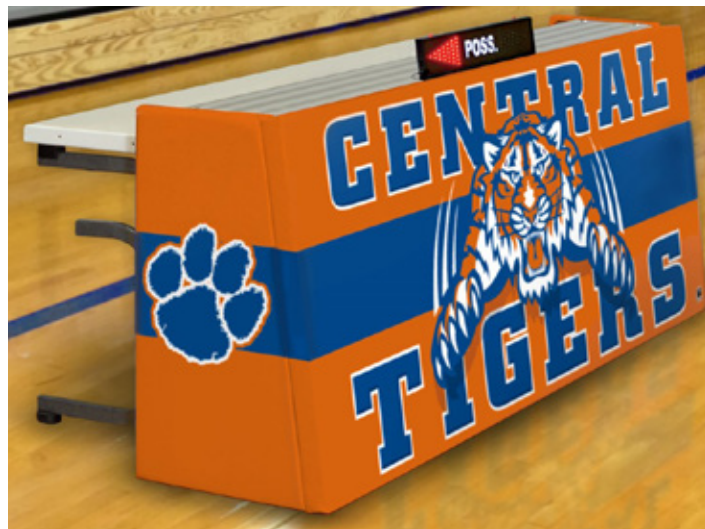

4ft Table

SCORERS TABLE

MODEL

SCORE-12 | SCORE-8 | SCORE-4 | SCORE-1LL

SIZE

OPEN: 13.5"D x 26"H IMPRINT AREA: 3"D x 3"W x 33.5"H

DESCRIPTION

Enhance and professionalize your sideline with the ScorersTable. Your sideline will pop with realistic color graphics that cover the front and sides of the table. Folding to 16" deep, the table has drink holders, 110-volt receptacles for computers, shot clock or other electronics. Illuminated table includes 3 fluorescent lights that help bring to life sharp, bright images and graphics.

ORDERING INFORMATION

ARTWORK

Electric artwork required. Price includes up to 4 revisions/proofs. If additional cleanup of artwork is necessary a $30 per hour / 1 hr. minimum charge can be assessed.

PRINTING

Custom printing and multiple color print options available on most products.

PRODUCTION TIME

Imprint available from StadiumChair. Allow 6-8 weeks delivery after receipt of proof approval.

SHIPPING

UPS Ground shipping is standard unless otherwise specified. FOB: Lenexa, KS & Waco, TX

WARRANTY

All products carry a one-year limited warranty on defects of merchandise during normal use only. Warranty for Sideline Chair frames - steel parts only - free from defects due to normal wear for a period of 15 years.

TERMS

Based on credit approval.

TRADEMARKS

We assume no responsibility for determining who holds the title of trademark. All trademark liabilities rest with the customer.

CANCELLATIONS

All orders are non-cancellable after artwork has been approved and order is placed in production.