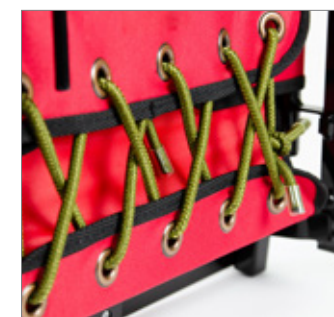

Our original and patented bottom bungee-cord cushioning