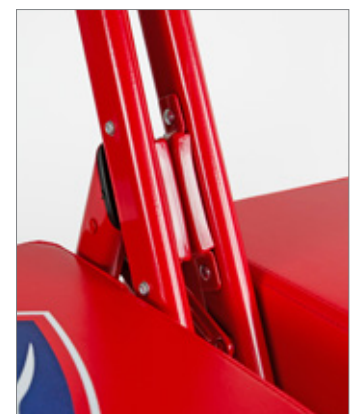

Available with 3" soft foam cushioning. Backs and seats can both be printed to feature any school or business design. The Tall version has 3" extra leg room. Metal frames come with 15 year warranty.

Use the framelock feature to create straight rows by joining the chairs together for a clean professional sideline appearance.

Steel tube construction, heavy duty hinge for long lasting durability.

Steel tube construction, heavy duty hinge for long lasting durability.

DSL FRAME LOCK

MODEL#	DSL-FRAMELOCK
DESCRIPTION	Keep your sidelines looking clean and professional with the DSL Framelock. The connection helps to keep long rows in place, with ease.
COLOR	BK, NA, RO, RD