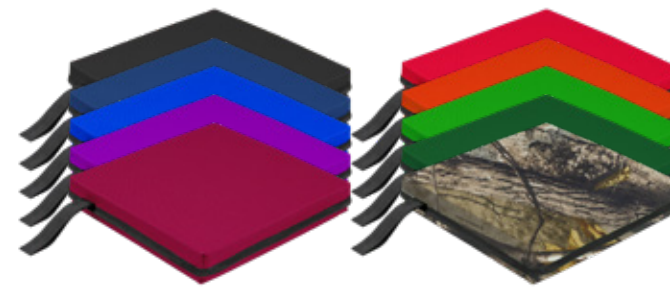

STADIUM CUSHION

MODEL NUMBER	#CUSH	CASE LOT: 30
CANVAS COLORS	BK, NA, RO, MA, PU, RD, OR, FO, KE & RTC	
SIZE	OPEN: 13.5"D x 13.5"W x 2"H IMPRINT AREA: 10"D x 10"W	
PRINT AREA	10" x 10"	
DESCRIPTION	Imprint your school mascot or team name on both sides of this portable seat cushion.	

THE COWBELL

MODEL NUMBER	#BELL	CASE LOT: 10
CANVAS COLORS	BK, RD, SV, VG, WH	
SIZE	OPEN: 2"D x 4"W x 6"H	
DESCRIPTION	Lightweight but loud. Show your school spirit or team pride by making some noise for the home team, because who doesn't need more cowbell?