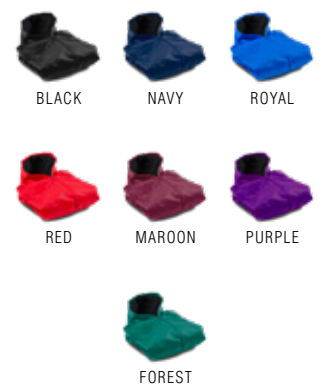

INTERNAL HAND WARMERS

BACK, 1 COLOR PRINT OPTION

100% WATER PROOF SHELL

SIDELINE CAPE

MODEL NUMBER	#CAPE
COLORS	BK, NA, RO, PU, MA, RD, FO
SIZE	50" BOTTOM SEAM to SHOULDER x 38" SHOULDER WIDTH
PRINT AREA	BACK: 14" x 12" LEFT CHEST: 3" x 3" (1 COLOR PRINT OPTION)
DESCRIPTION	Be ready for the elements with this 100% waterproof SidelineCape. Extra large hood fits over helmet with oversized shoulders to fit padding. Fleece lined for warmth, inside pockets to keep hands dry and warm. Front zipper for extra snugness.

SIDELINE PONCHO

MODEL	#PONCHO
COLORS	BK, NA, RO, PU, MA, RD, FO
PRINT AREA	BACK: 14" x 12" LEFT CHEST: 3" x 3" (1 COLOR PRINT OPTION)
DESCRIPTION	Hooded Poncho keeps you dry all year. 100% waterproof outer shell. Polar fleece liner for wintry nights. Snaps secure around neck and sides. Poncho converts to a 4' x 6' blanket.