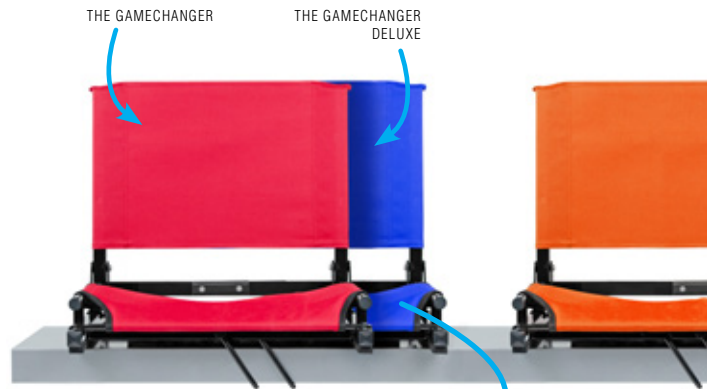

DESCRIPTION The GAMECHANGER is the most durable and comfortable StadiumChair yet and the new standard for StadiumChairs. The GAMECHANGER features a patented bungee-cord cushioning, durable steel frame construction and tough Cordura canvas, and now we've added a hinged back for extra comfortable lower back support combined with our black arm accessories.

The removable stitched back opens up for easy screening or embroidery on both sides (Screws included to permanently affix canvas back to chair. Print team logo on one side and sponsor logos on the back as a school fund-raiser. The GameChanger fits virtually any metal or wooden bleacher. Bottom hook secures to bleacher; rubber non-slip skids. Folds neatly; attached tote handle for easy carry. Arms sold separately.

Springed back hinge for extra comfort.

Our original and patented bottom bungee-cord cushioning

Built tough, welded connection points for long term durability.

Convenient built-in carry handle.

2" WIDER
FOR DELUXE COMFORT
WITH ALL THE SAME
GAMECHANGING FEATURES

THE GAMECHANGER DELUXE

MODEL	SC2W
CANVAS COLORS	BK, GPH, GR, WH, NA, RO, BR, MA, PU, RD, OR, FO, RTC
SIZE	OPEN: 13.5"T x 21"D x 16"W FOLDED: 13.5"T x 21"W x 4" H
WEIGHT CAPACITY	400lbs

DESCRIPTION The GAMECHANGER DELUXE is the most durable and comfortable StadiumChair yet and the new standard for StadiumChairs. The Deluxe version has all the same great features of the standard GAMECHANGER, but with an extra 4" width. It provides maximum comfort for all shapes and sizes!