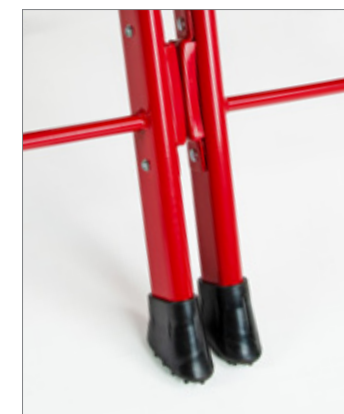

Available with 3" soft foam cushioning. Backs and seats can both be printed to feature any school or business design. The Tall version has 3" extra leg room. Metal frames come with 15 year warranty.

Use the framelock feature to create straight rows by joining the chairs together for a clean professional sideline appearance.

Steel tube construction, heavy duty hinge for long lasting durability.

Steel tube construction, heavy duty hinge for long lasting durability.

DSL FRAME LOCK

MODEL#	DSL-FRAMELOCK
DESCRIPTION	Keep your sidelines looking clean and professional with the DSL Framelock. The connection helps to keep long rows in place, with ease.
COLOR	BK, NA, RO, RD