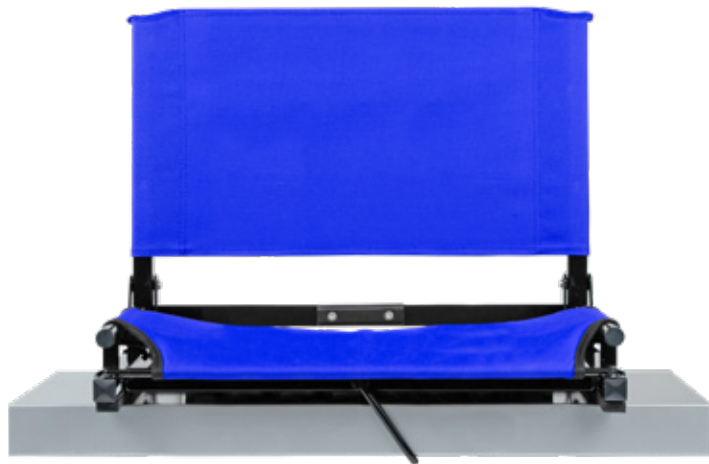

2" WIDER
FOR DELUXE COMFORT
WITH ALL THE SAME
GAMECHANGING FEATURES

THE GAMECHANGER DELUXE

MODEL	SC2W
CANVAS COLORS	BK, GPH, GR, WH, NA, RO, BR, MA, PU, RD, OR, FO, RTC
SIZE	OPEN: 13.5"T x 21"D x 16"W FOLDED: 13.5"T x 21"W x 4" H
WEIGHT CAPACITY	400lbs

DESCRIPTION The GAMECHANGER DELUXE is the most durable and comfortable StadiumChair yet and the new standard for StadiumChairs. The Deluxe version has all the same great features of the standard GAMECHANGER, but with an extra 4" width. It provides maximum comfort for all shapes and sizes!

The removable stitched back opens up for easy screening or embroidery on both sides (Screws included to permanently affix canvas back to chair. Print team logo on one side and sponsor logos on the back as a school fund-raiser. The GameChanger fits virtually any metal or wooden bleacher. Bottom hook secures to bleacher; rubber non-slip skids. Folds neatly; attached tote handle for easy carry. Arms sold separately. (Screws included to permanently affix canvas back to chair.)