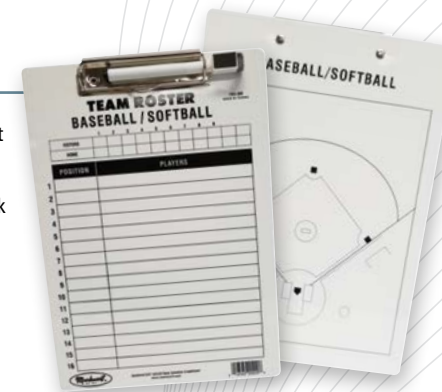

TEAMROSTER™ DIAMOND CLIPBOARD

Dual-purpose baseball clipboard allows you to diagram plays on front of clipboard and erase with dry-erasable marker, included. Coaches and players can keep track of team roster by using the back of board. Taiwan.

Baseball Board: 13.6" x 7.7"
Basketball Board: 12.6" x 8.8"

TRCBB Baseball

TRCBAS Basketball

TRCSOC Soccer

TRCVB Volleyball