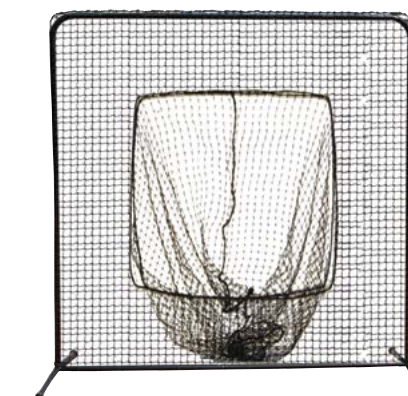

MARKWORT BLACK RUBBER BASE PLUGS w/BRISTLES

Tough, durable black rubber base plug.

- Orange Bristles
  MWPUG-O 4 Pack
- Yellow Bristles
  MWPUG-Y 4 Pack
- Red Bristles
  MWPUG-RD 4 Pack
- Bucket (BUC24) comes loaded with 18 base plugs (MWPUG-Y). Clear lid. 10 3/4"H x 10".
  PUG18Y

MARKWORT BASE PLUGS w/BRISTLES

Tough, durable rubber base. 3" top mushroom diameter and 1/2" rise. Makes base receptacles easy to find.

- Black w/Orange Bristles
  MWBO
- High Vis Yellow w/Orange Bristles
  MWBPB-O 4 Pack
- High Vis Yellow w/Green Bristles
  MWBPB-GN (Previously MWBPB-Y) 4 Pack
- High Vis Yellow w/Red Bristles
  MWBPB-RD 4 Pack

MARKWORT RUBBER BASE PLUGS w/SINGLE INDICATOR

Tough, durable rubber base. Single plastic indicator. 3" top mushroom diameter and 1/2" rise. Makes base receptacles easy to find.

- Black Hexagon Top w/White Indicator
  MBBPIW 4 Pack
- High Vis Yellow Plug w/Orange Indicator
  MWBPYO 4 Pack
- Orange Plug w/White Indicator
  MWBPIO 4 Pack
- High Vis Yellow Plug w/Yellow Indicator
  MWBPYY 4 Pack

MAJOR LEAGUE FOAM BASE PLUGS w/BRISTLES

Replace old-fashioned base plugs with highly visible bristles. Locate base receptacles quickly and easily with these brightly colored bristles. Hi-density foam base. Withstands overhead pulls of nail drags. 1 1/8" x 1 1/8" x 2 1/4". USA

- **BPLUG-**
- **O** Orange Bristles **RD** Red Bristles **Y** Yellow Bristles
- **BL** Blue Bristles **GN** Green Bristles

MARKWORT BLACK FOAM BASE PLUGS WITH STRONG THICK BRISTLES

- **FBRIST4-Y** Yellow (ea pack of 4)
- **FBRIST4-RD** Red (ea pack of 4)

DRY LINE MARKER (4 WHEEL)

Large 100 lb. capacity. 4-wheel styling with rubber tires gives stability and straighter lines over uneven terrain. Direct drive agitator gives even flow of material. Adjustable 2" or 4" line width. Hand operated shut-off. Deluxe painted all steel construction. (450) USA 40 lbs.

D50