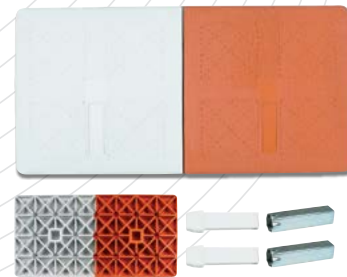

MOLDED RUBBER DOUBLE-WIDE SAFETY FIRST BASE
Traditional shape and style, tough rubber construction. Comes with two detachable rubber anchor stakes that insert into the bottom of each side of the base. Two metal ground receptacles included. 15" x 30" x 2 1/2". 23 lbs.
MDW3R

TARGET BASES – SET OF 3
5" orange corner provides visual target for players when running to the base. Great training aid to provide instant feedback for coaches to see player's foot placement when rounding the base. Youth league size. 14" x 14" x 2". 20 lbs.
TLLX2