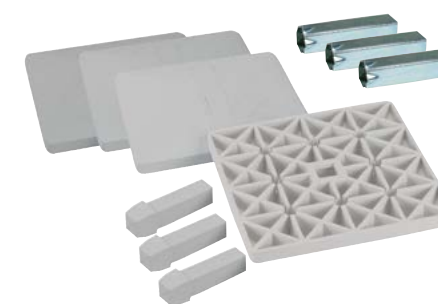

MOLDED PRO BASES - SET OF 3

15" x 15" x 2 1/2" Molded rubber construction with unique, durable underside. Comes with 3 rubber anchor stakes and 3 metal ground receptacles. 34 lbs. Taiwan. **MPB**