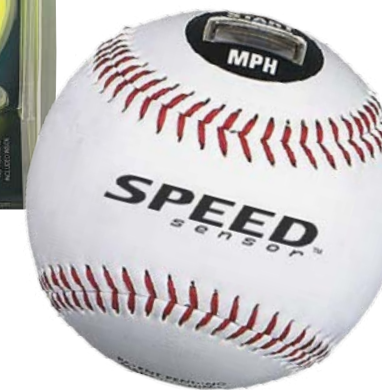

SPEED^{BBW}

OFFICIAL SIZE & WEIGHT BALLS LOOK & FEEL LIKE THE REAL THING!

BUILT-IN SPEED SENSOR™ RECORDS HOW FAST YOU THROW

Press START and throw the ball – Speed Sensor™ has a built-in sensor that begins to record the pitch speed at the moment the ball is released. Upon impact, the LCD indicator displays the speed, up to 120 MPH! Official size and weight balls look and feel like the real thing. For pitching throwing training only, do not hit with a bat or on hard surfaces. Instructions included.

GRIPSENSE TECHNOLOGY HELPS IMPROVE YOUR TECHNIQUE

To program the ball, press the START button and scroll through the programmed pitching distances. Release the START button when the desired distance is displayed. Press and release the button once more to activate the ball. The unique technology called GripSense begins to record once the ball leaves your hand.

12" SOFTBALL MPH YELLOW COVER

Measures in miles per hour.

SPEE12C Clamshell Package

9" BASEBALL MPH WHITE COVER

Measures in miles per hour. 8 predetermined distances – 20', 30', 40', 46', 50', 60.5', 70' & 80'.

SPEED^{BBW} Retail Box

See page 69 for RADAR GUNS and other coaching tools

Markwort®

XELERATOR FASTPITCH SB PITCHING TRAINER

Pitching training aid for fastpitch softball. Teaches correct muscle memory nearly 20 times faster than conventional pitching-only training. Increases pitching speed and accuracy. Wrist snap is automatically developed and stored as muscle memory. The end mounted weight combined with the flexible rope handle automatically snaps the wrist through the pitching motion, resulting in increased speed. Corrects bad habits by forcing the player into the correct pitching & throwing plane, leading to increased speed. Great for warm-up prior to practice or game. Beneficial for conditioning of the arm and shoulder. Training can be done without the use of a catcher and can be used indoors for year-around practice.

MXELERFP-RD 12" Foam Yellow Softball w/ Red Weight

MXELERFP-Y 12" Foam Yellow Softball w/ Yellow Weight