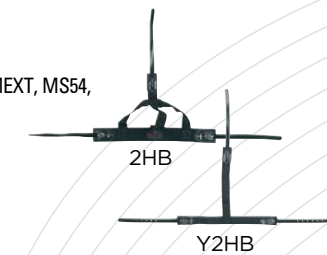

YOUTH MASK HARNESS

Y2HB Black
Fits: MA50, MA80, JMAU2

CORKBALL
ST. LOUIS' CLASSIC BASEBALL GAME™

CORKBALL MASK

Smaller opening. Wear with, without eyeglasses. Steel wire frame w/ cushioned vinyl padding. Elastic harness. Also good for softball.