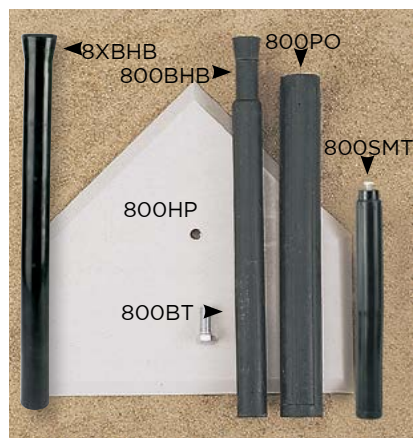

ROTOR SYSTEM USA PRO BATTING TEE

The BT366 Pro Batting Tee from Rotor System USA features a lightweight, easy to assemble design making it the perfect travel Tee for ball players of all levels. Fully adjustable stem (25" - 35"). Stem design prevents slippage during practice. Easy to assemble, take down, extremely durable. Proprietary Flex top holds both baseballs and softballs and provides the perfect amount of support and flex. Weight: 5.5 lbs. Intended for use on grass, sand, carpet and in batting cages.

Do not use on concrete. Italy
BT366 Weight: 5.5 lbs
BT466 Heavy Duty - Weight: 7.5 lbs

REPLACEMENT PARTS FOR BATTING TEES

- **800BHB** Black ball holder
- **800HP** White 17" home plate
- **801HP** Black 17" home plate
- **800BT** Bolt (screws in base)
- **800PO** Rubber bottom post only
- **800SMT** Steel cylinder tube w/ bolt

Extra tough ball holder. Fits most MTB80-type batting tees.
8XBHB

TRIPOD TRAVEL TEE

Quick setup. Adjustable height 28" to 44". Collapsible design. Fits in equipment bag. Printed retail box.
TRITEE