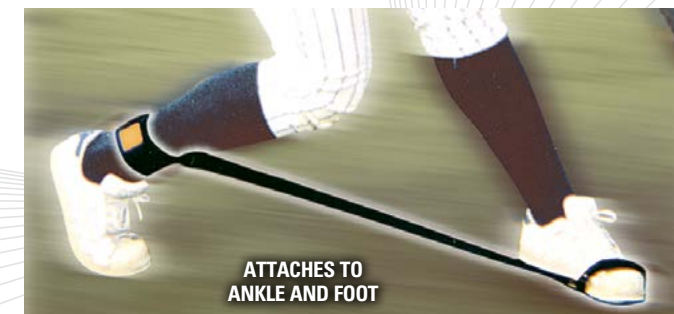

PERFECT STRIDE®

Learn proper swing fundamentals and stay square and parallel with the rear foot through the entire swing. Learn to stop opening the hips and shoulders prematurely, which pulls the head off the ball. Solve problems with overstriding, lunging to the ball and stepping out. Velcro® ankle strap attaches to back foot, and toe strap attaches to lead foot. Fully adjustable with plastic clip for quick removal. Adult supervision required. 3oz. Taiwan

STRIDE

ATTACHES TO ANKLE AND FOOT