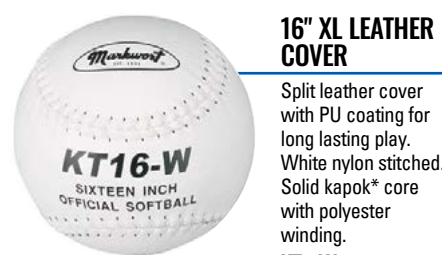

16" XL LEATHER COVER

Split leather cover with PU coating for long lasting play. White nylon stitched. Solid kapok* core with polyester winding.
KT16W