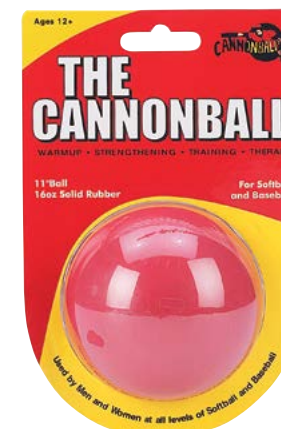

PK Pink

RD Red

Y Yellow

BL Blue