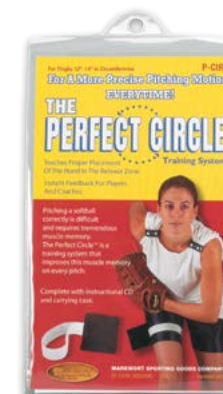

DEVELOP PERFECT PITCHING FORM!

THE PERFECT CIRCLE SOFTBALL PITCHING TRAINER

Develops muscle memory for proper pitching form. Provides instant feedback without the need of a coach watching. Teaches proper technique and hand placement throughout the pitching motion. Excellent pitching aid for basic mechanics or advanced pitching mechanics. Includes instructional CD and carrying case.

PCIRC 12"-14" circumference

PCIRCA5 15"-17" circumference