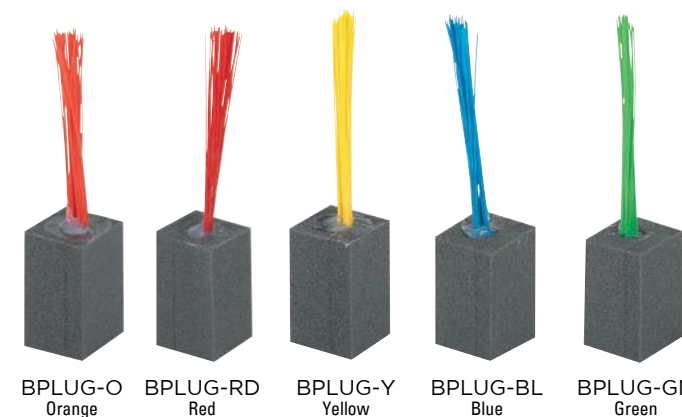

MAJOR LEAGUE FOAM BASE PLUGS w/BRISTLES

Replace old-fashioned base plugs with highly visible bristles. Locate base receptacles quickly and easily with these brightly colored bristles. Hi-density foam base. Withstands overhead pulls of nail drags. 1 1/8" x 1 1/8" x 2 1/4". USA

- **BPLUG-**
- **O** Orange Bristles **RD** Red Bristles **Y** Yellow Bristles
- **BL** Blue Bristles **GN** Green Bristles