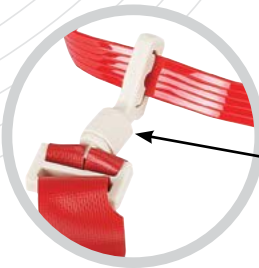

When the flag is attached, the socket is strong and secure.

FLAG FOOTBALL BELTS WITH "SONIC" SOCKET RELEASE

SONIC FLAG FOOTBALL BELT

SFLAG42- 42" belt
SFLAG52- 52" belt
BL Blue GN Green Y Yellow RD Red W White