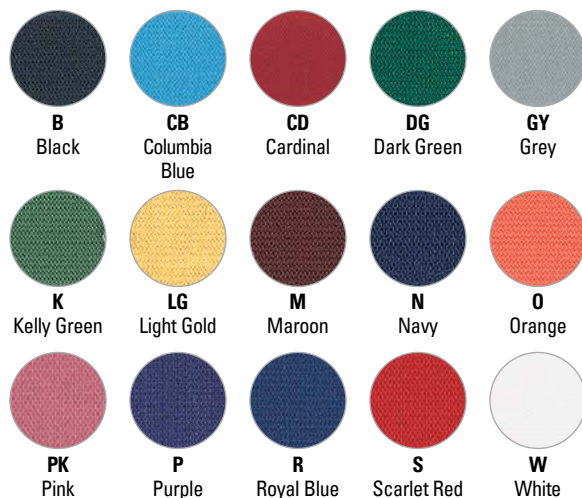

EBR2- 1½" Adult (32-46")

Available in **B** Black, **N** Navy, **R** Royal and **S** Scarlet Red only

| | | | | |
|-------------------------|----------------------------|------------------------|-------------------------|--------------------|
| B Black | CB Columbia Blue | CD Cardinal | DG Dark Green | GY Grey |
| K Kelly Green | LG Light Gold | M Maroon | N Navy | O Orange |
| PK Pink | P Purple | R Royal Blue | S Scarlet Red | W White |