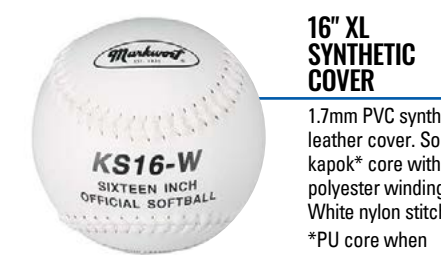

OFFICIAL CORKBALLS TEAMPACK

Official size 1.6 oz., 6½" circ. w/ leather cover. Individually wrapped. China. White / Yellow
CB2 White
CB2Y Yellow
Slightly smaller ball. Preferred by many corkball pitchers. 1.8 oz., 6½" circ.
CB18 White

OFFICIAL CORKBALLS

Official size 1.6 oz., 6½" circ. w/ leather cover. Individually boxed. China. White / Yellow
BCB2 White
BCB2Y Yellow

OFFICIAL CORKBALL RULES

◀ **CK07**

Looking for CORKBALL BATS? You'll find them on **page 38.**

STICKBALLS TEAMPACK

Official size 1.6 oz. 6½" circumference. China. CB16 / CBS16-Y
CB16 ..... White Leather Cover
CBS16Y ..... Yellow Synthetic Cover

SOFT SAFE CORKBALL STYLE MINI-BASEBALL

Synthetic cover, white. Sponge core. 1.5 oz. 6½" circumference.
SSCB2 ..... White Corkball
SSCB16Y ..... Yellow Stickball

Markwort®

14" LARGE LEATHER COVER

Yellow leather cover. Red stitched. PU core.* Durable construction. Official size and weight. China.
MPN14Y

14" LARGE SYNTHETIC COVER

Yellow synthetic cover. Red stitched. PU core.* Durable construction. Official size and weight. China.
MPNS14Y

14" LARGE LEATHER COVER

White leather cover. Red stitched. PU core.* Durable construction. Official size and weight. China.
MPN14

16" XL LEATHER COVER

Split leather cover with PU coating for long lasting play. White nylon stitched. Solid kapok* core with polyester winding.
KT16W

16" XL LEATHER COVER

Split leather cover with PU coating for long lasting play. Red nylon stitched. Solid kapok* core with polyester winding.
KT16RD

16" XL SYNTHETIC COVER

1.7mm PVC synthetic leather cover. Solid kapok* core with polyester winding. White nylon stitched. *PU core when Kapok unavailable
KS16W

DUDLEY SPALDING

12" SB12L LEATHER COVER