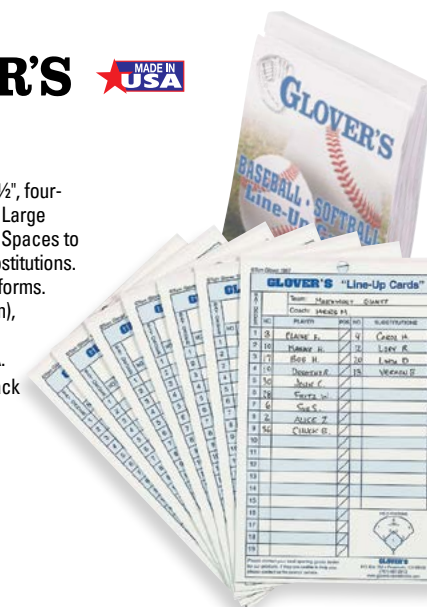

GLOVER'S

GLOVER'S LINE-UP CARDS

Super large size, 5 1/2" x 8 1/2", four-part forms. Easy to read. Large convenient writing area. Spaces to list 19 players and 15 substitutions. Order tablets of 35 or 24 forms.

4 parts: bench (your team), official (scorekeeper), umpire & opponent. USA.

35 four-part forms per pack
GLBB103 (BB-103)

24 four-part forms per pack
GLBS22 (B&S22)