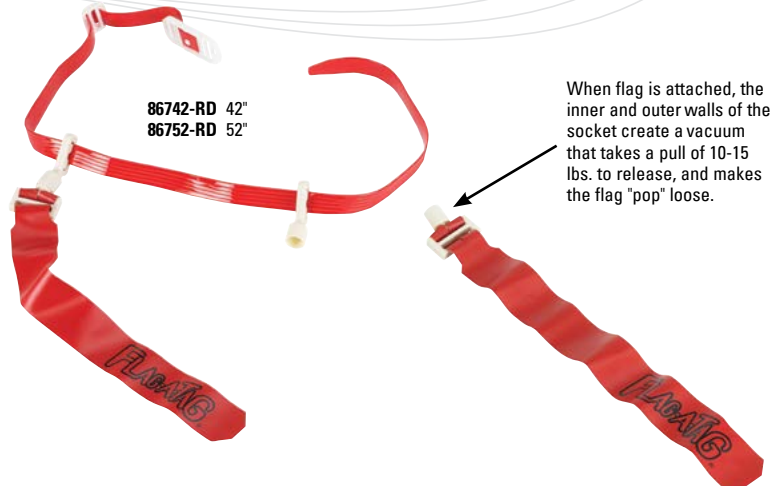

SPRING 2025 PRODUCT HIGHLIGHTS: FLAG FOOTBALL

FLAG-A-TAG PLASTIC BELT WITH 2 "SONIC" FLAGS

86742- 42" belt
86752- 52" belt
BL Blue GN Green LG Lt. Gold RD Red W White

EXTRA SOCKET AND "SONIC" FLAG

Fits on any 1" belt. (86700-)

SONIC-
BL Blue GN Green LG Lt. Gold RD Red W White

When flag is attached, the inner and outer walls of the socket create a vacuum that takes a pull of 10-15 lbs. to release, and makes the flag "pop" loose.