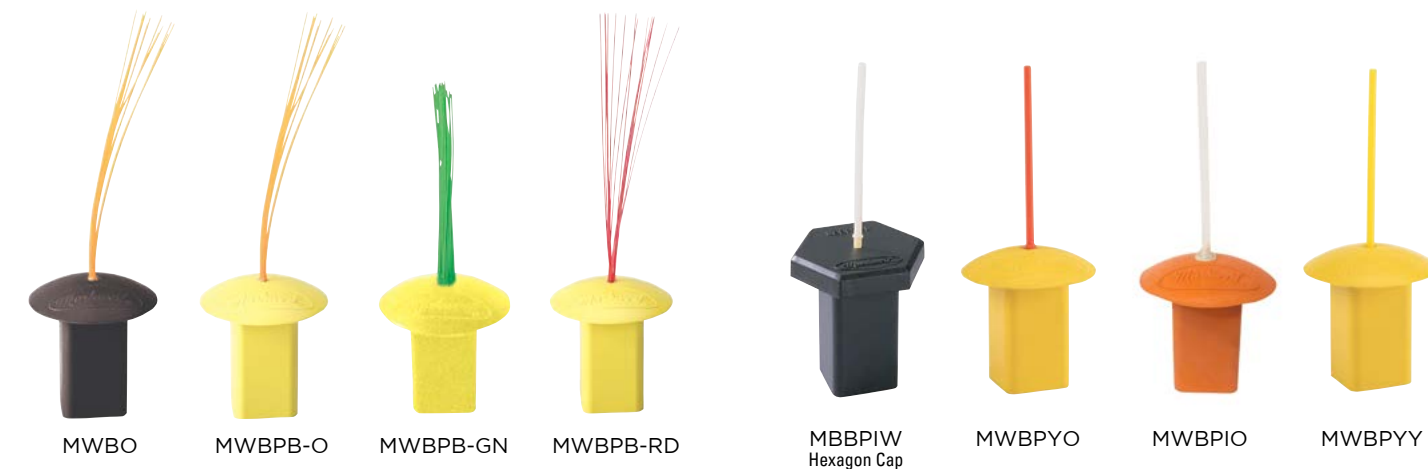

MWBO

MWBPB-O

MWBPB-GN

MWBPB-RD

MBBPIW
Hexagon Cap

MWBPYO

MWBPIO

MWBPYY

MARKWORT BASE PLUGS w/BRISTLES

Tough, durable rubber base. 3" top mushroom diameter and 1/2" rise. Makes base receptacles easy to find.

- Black w/Orange Bristles
  MWBO
- High Vis Yellow w/Orange Bristles
  MWBPB-O 4 Pack
- High Vis Yellow w/Green Bristles
  MWBPB-GN (Previously MWBPB-Y) 4 Pack
- High Vis Yellow w/Red Bristles
  MWBPB-RD 4 Pack

MARKWORT RUBBER BASE PLUGS w/SINGLE INDICATOR

Tough, durable rubber base. Single plastic indicator. 3" top mushroom diameter and 1/2" rise. Makes base receptacles easy to find.

- Black Hexagon Top w/White Indicator
  MBBPIW 4 Pack
- High Vis Yellow Plug w/Orange Indicator
  MWBPYO 4 Pack
- Orange Plug w/White Indicator
  MWBPIO 4 Pack
- High Vis Yellow Plug w/Yellow Indicator
  MWBPYY 4 Pack