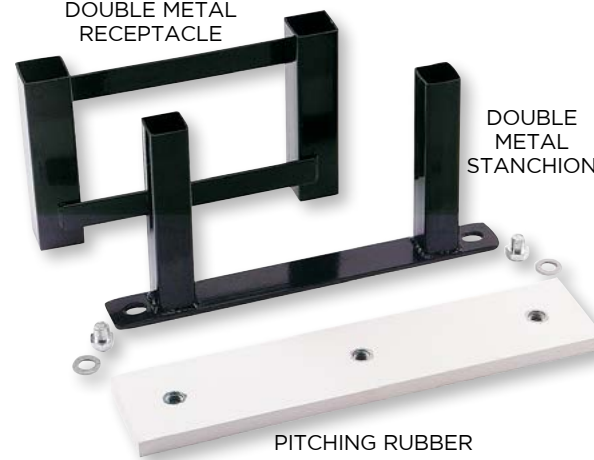

DOUBLE METAL RECEPTACLE

DOUBLE METAL STANCHION

MOVABLE PITCHING RUBBER

Double metal receptacle, double metal stanchion anchor, pitching rubber & hardware. Convenient, movable pitching rubber. Install and secure into receptacle system. Remove pitching rubber after game or practice. Great for multi-purpose fields. Regulation (6" x 24") and Youth (4" x 18") sizes. Taiwan.

	Complete Set w/ hardware	Pitching Rubber/ Double Metal Stanchion w/ hardware	Double Metal Stanchion only	Double Metal Receptacle only
REGULATION	MVPP24	MVP240	D24MSA	D24GR
Weight (lbs.)	16.4	10.6	4.8	4.3
YOUTH	MVPP18	MVP180	D18MSA	D18GR
Weight (lbs.)	11.8	7.6	4.1	3.8

HOLLYWOOD-STYLE BASEBALL BASES - SET OF 3

15" x 15" x 3" regulation size with Universal Stanchion. Rubber covered, foam filled bases. Fits both 1" male and 1 1/2" female ground receptacles. Includes three GR8 metal ground receptacles and three PLUGO receptacle plugs. 43 lbs. Taiwan **MWHW**
Single Hollywood Style Base. No receptacle. No plug. **MWHWEA**