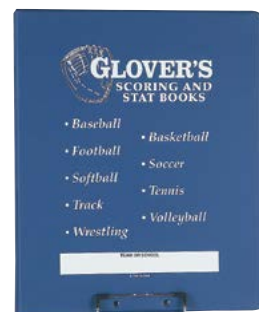

BSQ7

RAWLING'S BASEBALL COACHES CLIPBOARD

Low-profile metal clip with dry erase pen and built-in eraser. Baseball or softball.

CLIP

GLOVER'S

GLOVER'S BINDER

Holds all Glover's scoring and stat sheets (sold separately). Sturdy, durable binder provides a firm writing surface for scoring. Includes strong, low-profile grip clip on the front, and pockets for schedules, addresses, player rosters, etc. With pencil holders. 15 1/2" x 13". USA