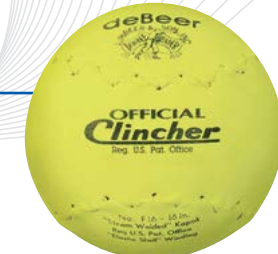

WORTH 14 OVERSIZED PITCHER TRAINING SOFTBALL
For Fastpitch Training. Teaches proper spin and pitch control. Ultra-raised seams for correct grip. Drills and instructions included.
14SOFTB

INCREDI-BALL SOFTSTITCH TRAINING BALL WHITE - DOZEN
RIB9SS 9" (Replaces 2305T)