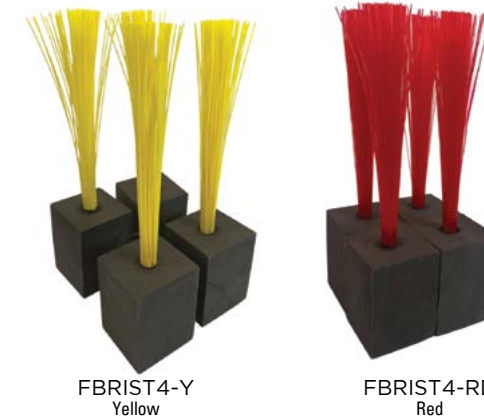

FBRIST4-Y Yellow FBRIST4-RD Red

MARKWORT BLACK FOAM BASE PLUGS WITH STRONG THICK BRISTLES

- **FBRIST4-Y** Yellow (ea pack of 4)
- **FBRIST4-RD** Red (ea pack of 4)