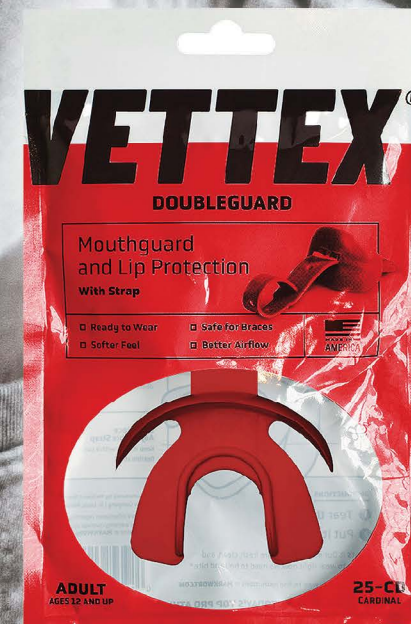

100% PE + 100% EVA foam.
SD30490 Adult
SD30510 Youth

STICKUM SPRAY

Aerosol adhesive spray for hands. Prevent fumbling in wet conditions and cold weather. Keeps on working when most other brands lose tackiness.

190701* 4 oz

Contents under pressure. Aerosol sprays are volatile. Must be shipped by surface transportation.

*Ground Shipments Only NO AIR SHIPMENTS

FIRM GRIP® ANTI-SLIP SPRAY

For a sure grip even when hands are wet and sweaty. Just a light coating on fingertips and palms provides excellent "tack." Natural rosin formula is perfect for the needs of nearly all sports.

061027* 4 oz. spray

VETTEX®
DOUBLEGUARD

Tyler Conklin from the New York Jets

THE #1 LIP PROTECTOR OF TODAY'S TOP ATHLETES

SCAN QR CODE TO VIEW ALL COLORS & SIZES

Markwort® BASKETBALLS

★ COMPOSITE AND SYNTHETIC BASKETBALLS ★