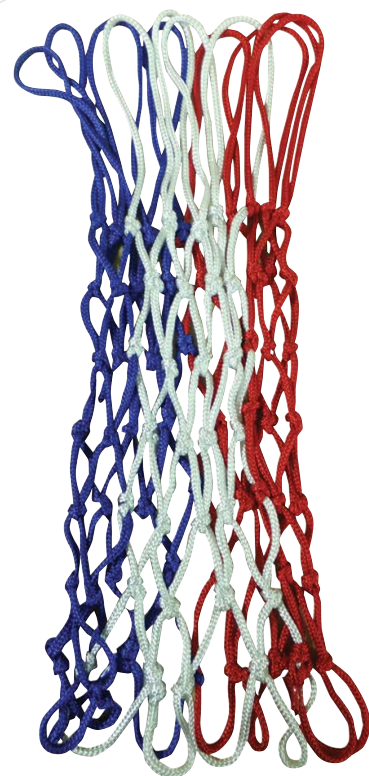

BASKETBALL GOAL NETS

B129144

B129144 Polybag

WHITE NET
12 loop x 7 knot x 21". 144 count nylon.
B129144 White

B133W

B133W Polybag

HEAVY DUTY GOAL NET
Nylon braid net. 12 loop x 7 knot x 21". White. Polybag.
CS 50 pcs
B133W

BL129AW

BL129AW Polybag

ANTI-WHIP NET
Hourglass design. 120 count nylon. Stiffened upper loops keep net from whipping up through the goal. No cord. 12 loop x 7 knot x 21".
BL129AW White

VERTICAL COLORS BLUE/WHITE/RED NET
Vertical striping allows players to easily target each section while practicing shooting. Good for drills. Nylon construction. 250 grams. 12 loop x 7 knot x 21".
L25BWRV Blue/White/Red