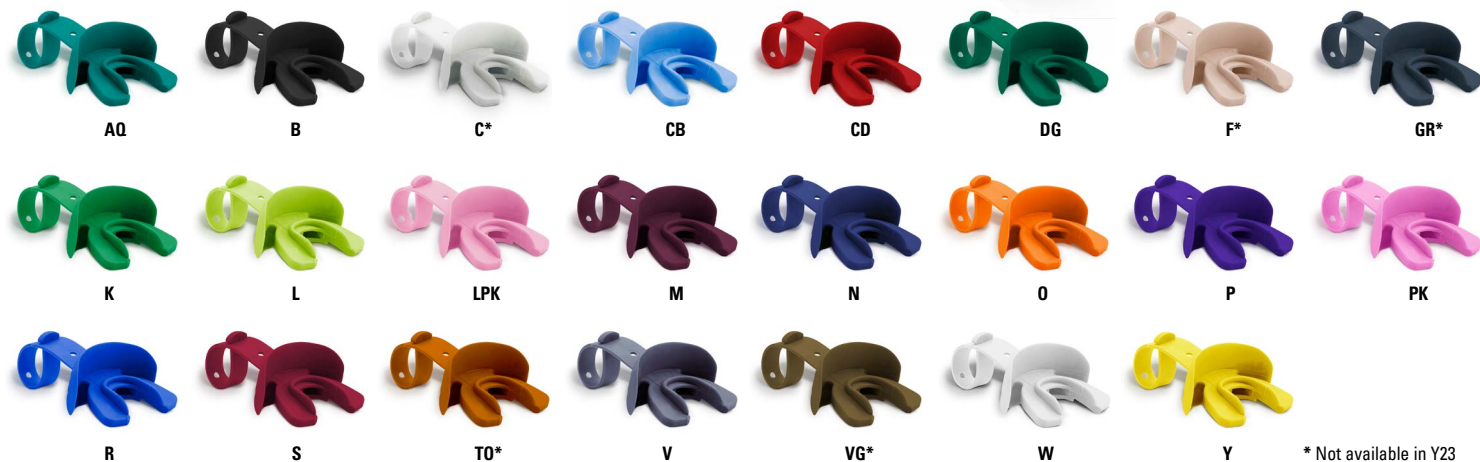

VETTEX DOUBLEGUARD MOUTHGUARD AND LIP PROTECTION

Pliable thermo rubber for cushioning comfort. Protects teeth and lips, breathing channels. Custom fitted with double impressions. Highest quality material for greater strength. Dental warranty.

MODEL 25 ADULT ADJUSTABLE STRAP

Recommended ages 12+
25-

MODEL 23 YOUTH ADJUSTABLE STRAP

Recommended ages 8+
Y23-

- | | | |
|-------------------------|---------------------|----------------------|
| AQ Aqua | B Black | C Clear |
| CB Columbia Blue | CD Cardinal | DG Dark Green |
| F Flesh | GR Graphite | K Kelly Green |
| L Lime | LPK Lt. Pink | M Maroon |
| N Navy Blue | O Orange | P Purple |
| PK Pink | R Royal Blue | S Scarlet Red |
| TO Texas Orange | V Silver | VG Vegas Gold |
| W White | Y Yellow | |

* Not available in Y23

VETTEX® MOUTHGUARDS

Upper and lower positioning ridge, double impression, extra thick. Pliable thermo rubber for cushioning comfort and custom fit. Dental warranty. Polybag individual package.

GEL MAX CONVERTIBLE

Triple layer design with integrated breathing channels. Gel-fit Liner™ custom molds to teeth for a tight, comfortable fit. Easy fit for all ages. Convertible tether. Use strapped or strapless.