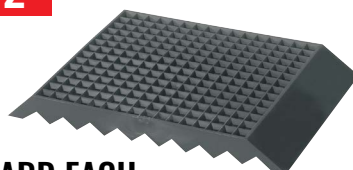

1" standard, universal tee for any size football. Great tool for place kicking practice.
MWPTEE

COMBINATION PUMP & TEE

6" pump includes needle stored conveniently inside handle. Standard polyethylene tee for any size football.
PTCOMBO

★ PLACE KICK TEES ★

2" PVC
PK2

1" PVC
PK1

1" SOLID RUBBER.
Retail Package
PK1RT

Retail Package

1/2"

WIZARD EACH
Half-Inch Kicking Block
WZHALF

WIZARD SIX PACK
Half-Inch Kicking Block. Six Pack.
WZHA6PK

1 2" place kick tee 2 2" kick off tee

3 1" place kick tee 4 1" extra point tee

4 POSSIBLE COMBINATIONS

TOE-TAL TEE®

Used by most NFL kickers. One rubber tee and one rubber block. Use together or separate, upright, or turn upside-down for a four-in-one possible combinations.
Retail Package.