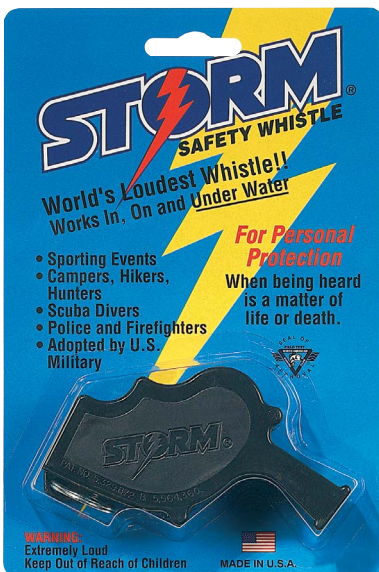

Large Size 3" long x 2" tall

SE-B Black

LOUD SOUND FOR HUNTING, DIVING, HIKING AND ADVENTURE SPORTS