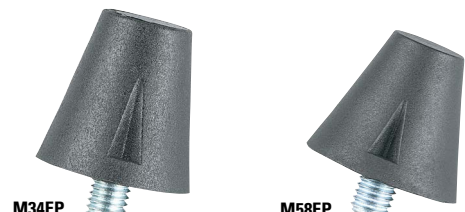

M12EP
 Polyurethane
 1/2" Male

M12ST
 Steel Tip
 1/2" Male

M34EP
 Polyurethane
 3/4" Male

M58EP
 Polyurethane
 5/8" Male

EXTERNAL POST THREAD - BAG OF 100 PCS

M12EP 1/2" Poly Tip 13mm
M58EP 5/8" Poly Tip 16mm
M34EP 3/4" Poly Tip 19mm
M12ST 1/2" Steel Tip 13mm