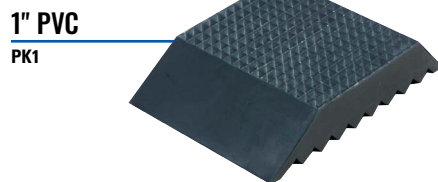

1" SOLID RUBBER.
Retail Package
PK1RT