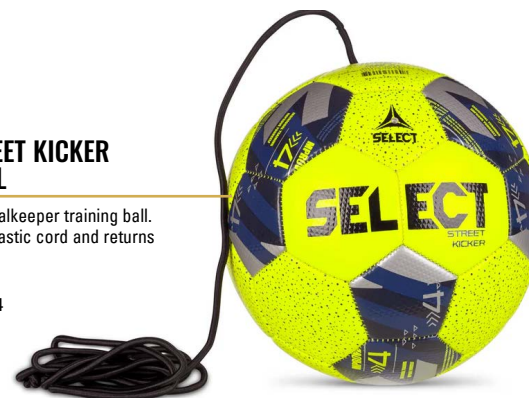

14800501

SELECT FUTSAL JINGA SOCCERBALL

White (W)
 14800501-SR
 14800501-JR

0388388-W

0388488-W

0388588-W

SELECT CLASSIC SOCCERBALL

White (W)
 0388388-W Size 3
 0388488-W Size 4
 0388588-W Size 5

SELECT STREET KICKER SOCCERBALL

Technique and goalkeeper training ball. The ball has an elastic cord and returns after each kick.
 Yellow/Blue
 205529762 Size 4

0388588-YW

SELECT CLASSIC SOCCERBALL

Yellow (YW)
 0388388-YW Size 3
 0388488-YW Size 4
 0388588-YW Size 5