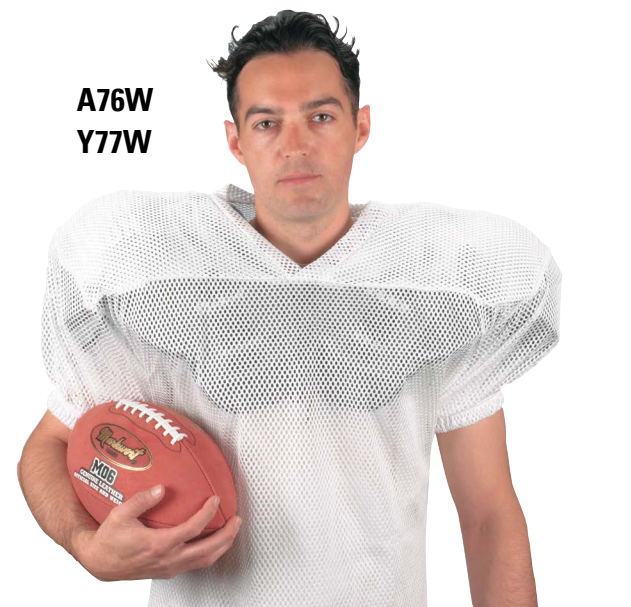

FOOTBALL JERSEYS
Pakistan

A70B
Y71B

Double yoke of porthole mesh on **A76B & A76W**

A76W
Y77W

MESH JERSEY

Double yoke. 100% polyester mesh. Double knit shoulders. Rib-knit neck opening. Belt length.

Three Adult Sizes: S-MED (41-43") LGE-XL (45-47") XXL (49-51")