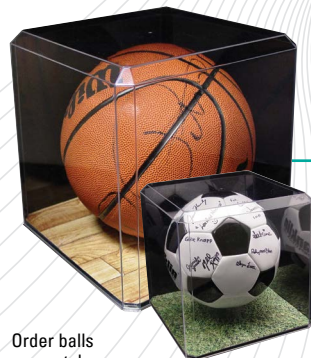

★ DISPLAY CASES ★

BASKETBALL/SOCCER DISPLAY CASE

Crystal clear and stackable. Packaging includes exclusively designed photo images of actual turf and hardwood floors so you can customize your display. 9.75" x 9.75" x 9.63" USA
1010C ..... 9 lbs (DW 21)

Order balls separately.

CTN 24" x 12" x 12"