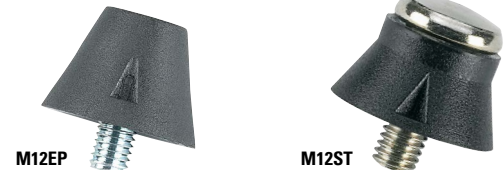

1/2" Steel Tip 13mm
M12STCD
 1/2" PolyTip 13mm
M12CD
 5/8" PolyTip 16mm
M58CD
 3/4" PolyTip 19mm
M34CD

M12EP
 Bag of 100 pcs.
 1/2" Poly Tip 13mm

WRENCH
FSWREN

PLASTIC STUD KEY TYPE

(Also works on Soccer Cleats)
MFS