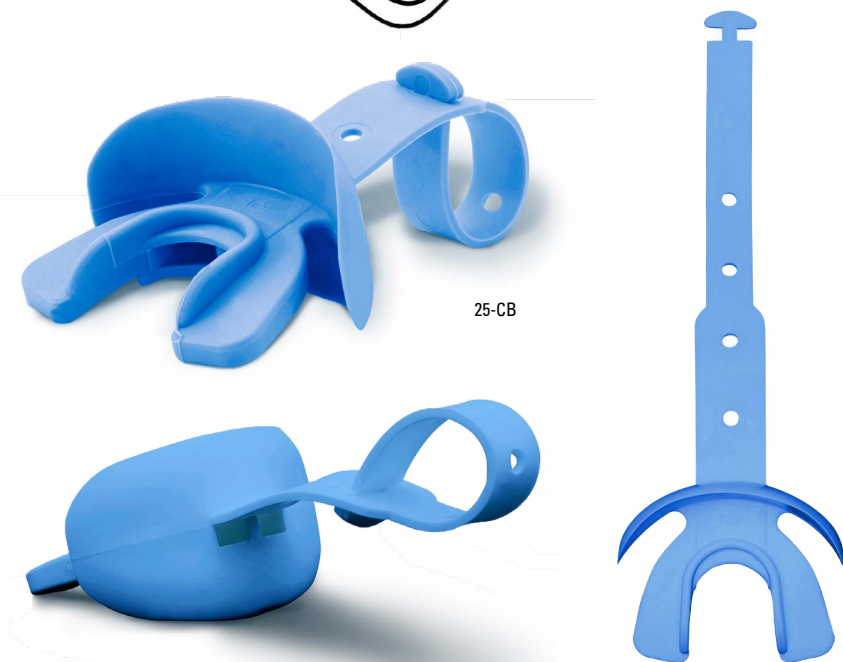

MODEL 23 YOUTH ADJUSTABLE STRAP

Recommended ages 8+
Y23-

AQ Aqua	B Black	C Clear
CB Columbia Blue	CD Cardinal	DG Dark Green
F Flesh	GR Graphite	K Kelly Green
L Lime	LPK Lt. Pink	M Maroon
N Navy Blue	O Orange	P Purple
PK Pink	R Royal Blue	S Scarlet Red
TO Texas Orange	V Silver	VG Vegas Gold
W White	Y Yellow	

* Not available in Y23