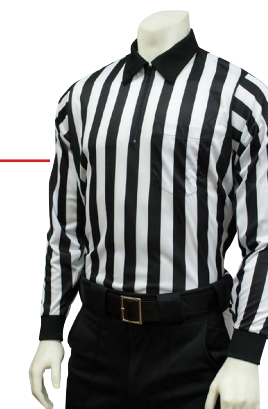

★ OFFICIALS ACCESSORIES ★

LINESMAN FLAGS - SOLID

Nylon flags, one red, one yellow. With wooden handles and shaft. 17 1/2" overall length. Packaged in plastic sleeve. Taiwan

FLAGS

YARDMARK

Orange with clip. Taiwan

FYDMARK

REFEREE PENALTY FLAG

Yellow nylon square with weighted center.

ACS505

REFEREE THROW-DOWN BAG

Weighted marker bag. White

ACS504W

"SMITTY" OFFICIAL'S THROW-DOWN BEAN BAG

Single sided throw-down bean bag.

ACS503R Royal Blue

FLEXIBLE RUBBER BELT

Before putting your pants on, fasten this belt around your waist and over your shirt. Keeps your shirt tucked inside your pants. Taiwan

FRB-TN Tan
FRBRT Tan Retail Package
FRB-B Black

WRISTBAND DOWN INDICATOR

Made in El Salvador

Elastic band has hook and loop closure for adjustable fit around wrist. One size fits all.

4WFDI Black

One dozen pcs sold in resealable plastic bag.

SWEATBAND DOWN INDICATOR

Absorbent, comfortable construction.

5 1/4" long.
54FDI Black

"SMITTY'S" OFFICIALS APPAREL

★ SHIRTS ★

SHORT SLEEVE FOOTBALL SHIRT INTERLOCK FABRIC

"Elite" performance interlock fabric. Black and white 1" stripe. Tailored edge stitched soft byron collar. 7" zip front. Matching rib knit sleeve ends. Double needle stitches. Left chest pocket and hem. Extra tuck-in length split tail bottom.

7 Sizes: S MED LGE XL XXL 3XL 4XL
FBS111

LONG SLEEVE FOOTBALL SHIRT INTERLOCK FABRIC

"Elite" performance interlock fabric. Black and white 1" stripe. Tailored edge stitched soft byron collar. 7" zip front. Matching rib knit cuffs. Double needle stitches. Left chest pocket and hem. Extra tuck-in length split tail bottom.

5 Sizes: S MED LGE XL XXL
FBS112

LONG SLEEVE FOOTBALL SHIRT HEAVYWEIGHT PERFORMANCE INTERLOCK