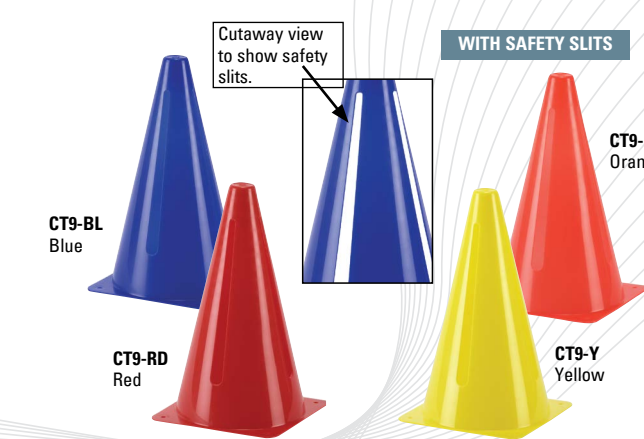

SPOT9-RD

SPOT9-Y

CT9-BL
 Blue

CT9-RD
 Red

CT9-O
 Orange

CT9-Y
 Yellow

9" COLORED ECONOMY CONES W/BASE

Ideal for playground use, schools. Lightweight. 4 colors. 4 slits for safety. (100 pcs cs) Taiwan
CT9 -
BL Blue **O** Orange **RD** Red **Y** Yellow