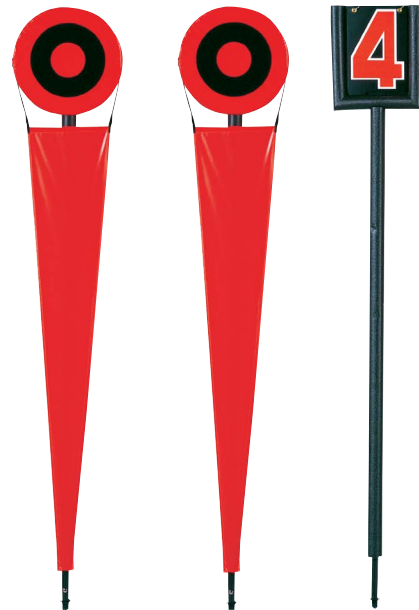

INTERMEDIATE SCRIMMAGE VEST

Single-ply polyester mesh. Elastic waist.

FVI-

B Black **K** Kelly Green **LG** Light Gold

R Royal Blue **S** Scarlet Red

FOOTBALL FIELD EQUIPMENT

★ SIDELINE CHAIN SETS ★

FOOTBALL PREMIUM DOWN BOX AND CHAIN SET
7'6" chain set. 6'10" padded down box with 12" flip-over numbers and orange padding. Orange padded banners. 15" padded bullseye. Poles with foam, molded ground stops and crutch tip protectors. Poles ship in 2 pieces with snap button assembly. High quality, lightweight durable construction with fluorescent vinyl covers. Set includes three pieces.
LS300 Orange/Black