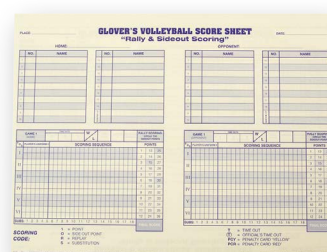

MARKV-MW MARKWORT MK5 BASKETBALL SCOREBOOK UPDATED NFHS FORMAT

30 games. 20 players.
MARKV-MW 9 1/4" x 12"
50 PCS CARTON .....27.3 LBS
UPC: 653733842111

View of Score Sheet

MARKWORT VOLLEYBALL 26 GAME RALLY SCORING SCORE BOOK
Scores 26 matches. Rally scoring. Scoring instructions. Team roster sheet. Average charts. Players directory. 9 1/2" x 12". USA
MSVB

GLOVER'S VOLLEYBALL SCOREBOOK
Scores 24 matches, 120 games. "No-Crush" binding. Rally and sideout scoring. Scoring instructions. Sample scoring page. Team roster sheet. Average charts. Players directory. 9 1/2" x 12". USA
VB62