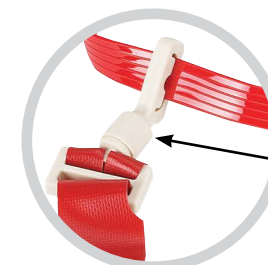

EXTRA SOCKET AND "SONIC" FLAG

Fits on any 1" belt. (86700-)

SONIC-
BL Blue **GN** Green **LG** Lt. Gold **RD** Red **W** White

When a deflagging occurs, a loud "POP" is heard.

Belts available in 5 popular colors