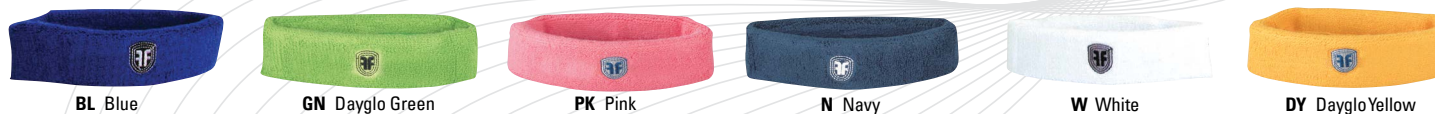

GN Dayglo Green

N Navy

W White

DY Dayglo Yellow

FORCEFIELD FF™ PROTECTIVE HEADBAND

Designed for soccer players to help reduce the risk of head injuries from player, ball and external object contact. Lightweight and ventilated. Impact absorbing polymeric layer that wraps around the head reduces impact up to 80%. Allows the ball to play true as if it were coming directly from the head. Terry cloth absorbs perspiration. Reversible and washable. For adults and children. Can also be used in basketball and inside protective helmets used in other sports. In compliance with FIFA law 4. China
Three Sizes: S (14") MED (16") LGE (18")
FIELD-Size-Color
B Black BL Blue GN Dayglo Green
N Navy PK Pink RD Red
W White DY Dayglo Yellow

BL Blue