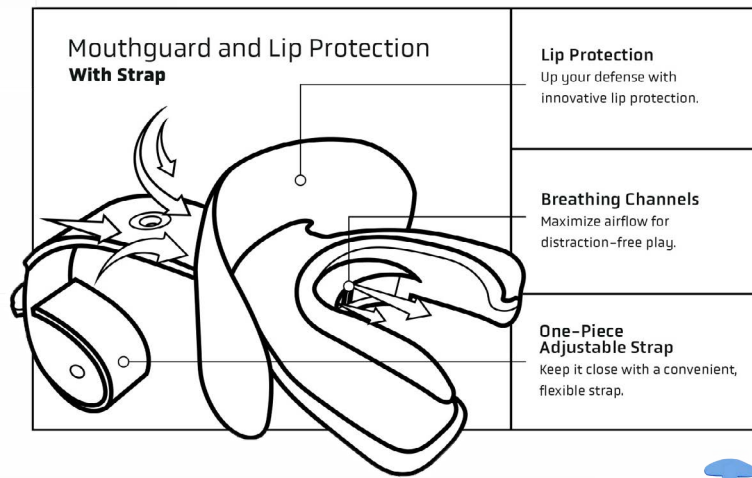

VETTEX DOUBLEGUARD MOUTHGUARD AND LIP PROTECTION

Pliable thermo rubber for cushioning comfort. Protects teeth and lips, breathing channels. Custom fitted with double impressions. Highest quality material for greater strength. Dental warranty.