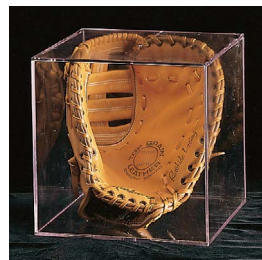

Order balls separately.

CTN 24" x 12" x 12"

BASKET BALL DISPLAY CASE W/BLACK PLASTIC BASE

9 3/4" x 9 3/4" x 9 5/8" USA

1010CPB 13 lbs
 Order balls separately.

BALLCUBE® BASKETBALL-SIZE GLOVE HOLDER

Inside dimensions: 9 7/16".
 Outside dimensions: 9 13/16"
102 16.3 lbs (DW 37)