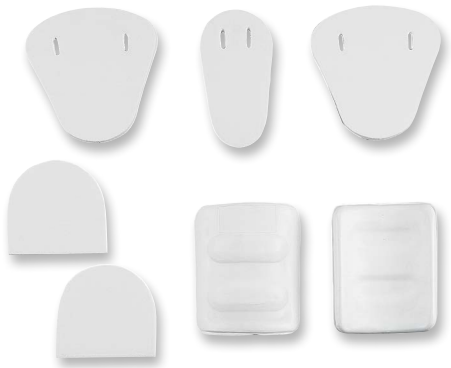

Wizard WZ8 Holder with WZHALF 1/2" Kicking Block
WZCOMBO

WZ8-BW
Black/White

WZ8-NGS
Green/Silver

NEW KICKSCOPE ELITE PRO KICKING HOLDER

Legs telescope to 9.5". Stainless steel and aluminum construction. Lightweight, yet stable hold. 9.8 oz. Works with or without placekick blocks. Carrying container included. Patent pending 15732219
WZ8KS

Carrying Container

CARRYING CONTAINER INCLUDED!

LEGS TELESCOPE FOR EASY SET-UP AND TRANSPORT!

Ball Not Included.

FOOTBALL PAD SETS ADULT, YOUTH AND PEE WEE

7 PIECE YOUTH ADJUSTABLE SNAPPED PAD SET
Set includes 2 knee, 2 thigh and 3 piece reinforced snapped hip pad set.
7SNAP SET

7 PIECE YOUTH SLOTTED PAD SET
Set includes 2 knee, 2 thigh and 3 piece reinforced slotted hip pad set.
7SLOT SET

7 PIECE PEE WEE SNAPPED PAD SET
Set includes 2 knee, 2 thigh and 3 piece reinforced snapped hip pad set.
7PWSNAP SET

7 PIECE PEE WEE SLOTTED PAD SET
Set includes 2 knee, 2 thigh and 3 piece reinforced slotted hip pad set.
7PWSLOT SET

★ HIP PADS ★

ADULT 3 PIECE HIP PAD SET
Lightweight, reinforced slotted design.
HPA3 SET