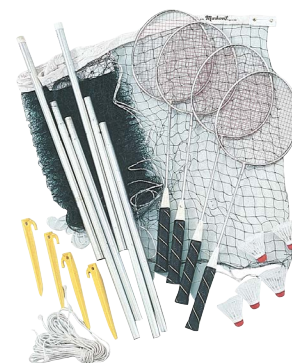

★ BADMINTON SETS AND ACCESSORIES ★

DELUXE BADMINTON SET

Polyethylene mesh net with white top band. Two 5 ft., 3-piece steel poles with white guy ropes, stakes and end caps. 4 nylon strung tempered steel rackets. 5 shuttlecocks included.
MW110