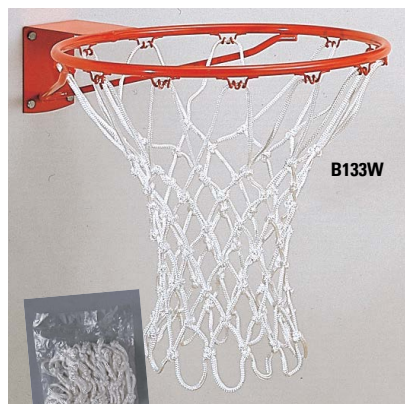

BASKETBALL GOAL NETS

B129144

B129144 Polybag

WHITE NET
12 loop x 7 knot x 21". 144 count nylon.
B129144 White

B133W

B133W Polybag

HEAVY DUTY GOAL NET
Nylon braid net. 12 loop x 7 knot x 21". White. Polybag.
CS 50 pcs
B133W