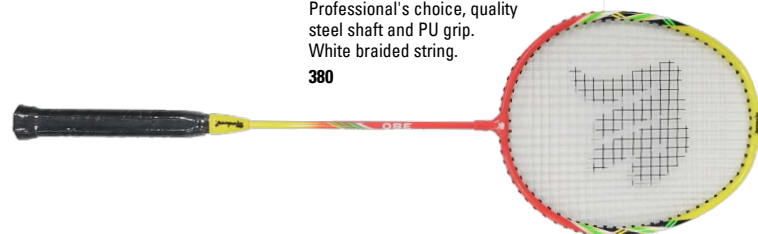

★ SHUTTLECOCKS ★

JEX AIRSHUTTLE SHUTTLECOCK

Pink skirt. 3 shuttlecocks per tube.
WT-111P-EG

JEX 800

Jex 800 Deluxe Tournament Grade Nylon Shuttlecock. 6 shuttlecocks per tube.
WT208 White
WT208Y Yellow

PLASTIC SHUTTLE COCK

White feathers.
MSBIRDP White

JEX 600

Jex 600 Official Grade Nylon Shuttlecock. 6 shuttlecocks per tube.
WT105F White
WT105FY Yellow

JEX 700

Jex 700 Tournament Grade Nylon Shuttlecock. 6 shuttlecocks per tube.
WT-105AA White
WT-105AAY Yellow

★ BADMINTON NETS ★

NYLON MESH

White vinyl top band, nylon mesh and nylon binding on bottom and ends. 22' x 30' x 3/4" mesh.
HB22 1.4 lbs

POLY MESH

Vinyl top band, polyethylene netting, binding on bottom and ends. 20' x 30' x 3/4" mesh. Nylon top rope.
B20NET

POLY MESH

Maroon polyethylene with white PVC top band. Polyethylene rope, 20' x 30' x 3/4" mesh.
103NET

BACKYARD NET
BN101

CRICKET

★ CRICKET ★

E3 STREET CRICKET BAT

The world's first offset handle cricket bat offering greater balance, power, and pickup with quicker reaction time to the ball. Cnc machined. One piece poplar wood. Designed for the soft ball cricket world. Size: 4 1/2" x 35". Padded bat cover included.
E3CRKBT

BADMINTON RACKETS

Because of the fragile construction of badminton rackets, neither the frame nor the strings can be guaranteed against breakage.

3/4 COVER

For badminton racket. Zipper closure. Loop for hanging. Soft lining. Markwort logo. Taiwan
BASQC Black

CARB86

Wide body. One piece aluminum frame with 100% carbon shaft.
CARB86

ALUMINUM FRAME

Professional's choice, quality steel shaft and PU grip. White braided string.
380

★ BADMINTON SETS AND ACCESSORIES ★

DELUXE BADMINTON SET