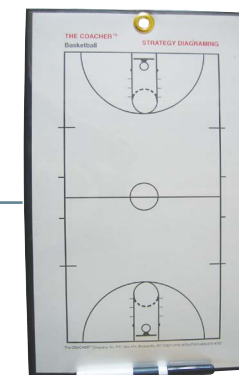

C3000 Basketball front side