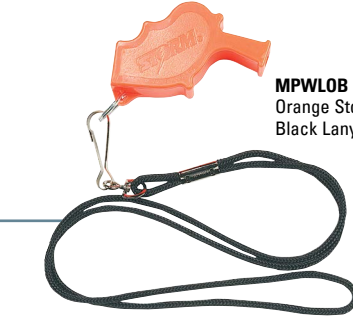

STORM® BLISTER CARD
SE- B Black O Orange Y Day Glo Yellow
ORANGE STORM® W/19" LANYARD PLASTIC BAG W/CARD
Orange Storm/Black Lanyard
MPWLOB