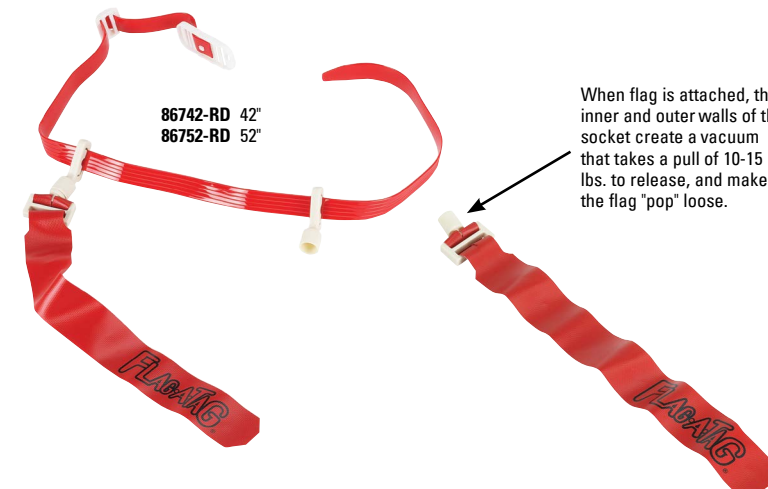

Royal Blue R

Scarlet Red S

White W

FLAG-A-TAG PLASTIC BELT WITH 2 "SONIC" FLAGS

86742- 42" belt
86752- 52" belt
BL Blue **GN** Green **LG** Lt. Gold **RD** Red **W** White

86742-RD 42"
86752-RD 52"

When flag is attached, the inner and outer walls of the socket create a vacuum that takes a pull of 10-15 lbs. to release, and makes the flag "pop" loose.