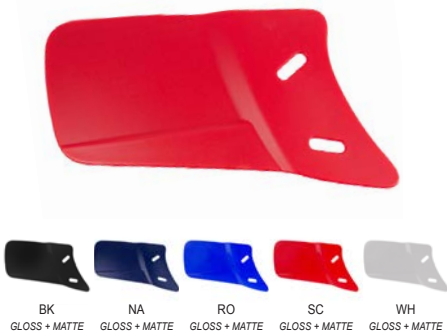

NO DRILLING REQUIRED! THE JAWLINE™ PRO FACE GUARD

STYLE NO.	STANCE	COMPATIBLE W/
BHJL	RHB/LHB	BH3500, BH3000, BH3010
BHJL-M	RHB/LHB	BH3500, BH3000, BH3010

BASEBALL BASEBALL CAGE

STYLE NO.	COMPATIBLE W/	HARDWARE AND CHIN STRAP INCLUDED
BHFG2S7	BH3000, BH3010	

FASTPITCH ONLY FASTPITCH CAGE

STYLE NO.	COMPATIBLE W/	HARDWARE AND CHIN STRAP INCLUDED
BHFGAF	BH3000, BH3010