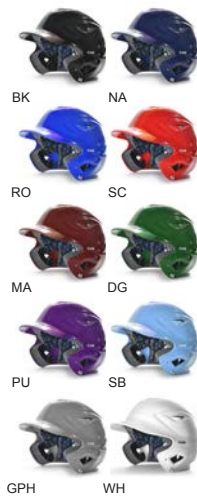

SOLID GLOSS MOLDED OSFA BATTING HELMET

STYLE NO.	SIZE	FIT	HAT SIZE
BH3010	YOUTH	OSFA	6 3/4 & UNDER
BH3000	ADULT	OSFA	6 1/2 - 7 1/2