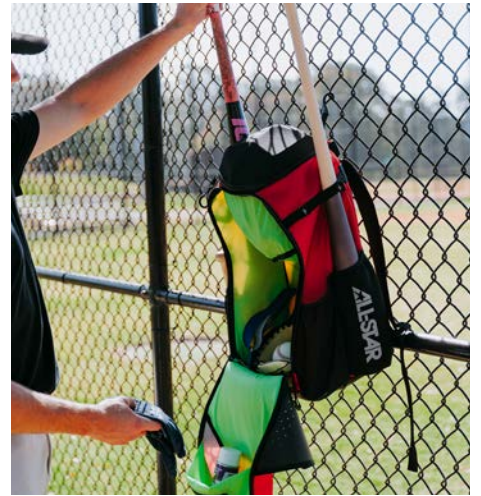

57 Elite

PLAYER BATPACK

STYLE NO.	SIZE
BB-S7E-BP	20.5"H x 14"W x 10"D

Designed for the elite travel ball player who is looking for massive storage capabilities. This fully lined bat pack offers easy in-game access to all your gear and accessories.

- » Dedicated glove vault to maintain that perfect break-in
- » Locker style design for in-game organization on the fence
- » Dual neoprene sleeves for four bat storage
- » Collapsible helmet storage and multi-functional stretch mesh pockets
- » Personal pocket with internal/external entry