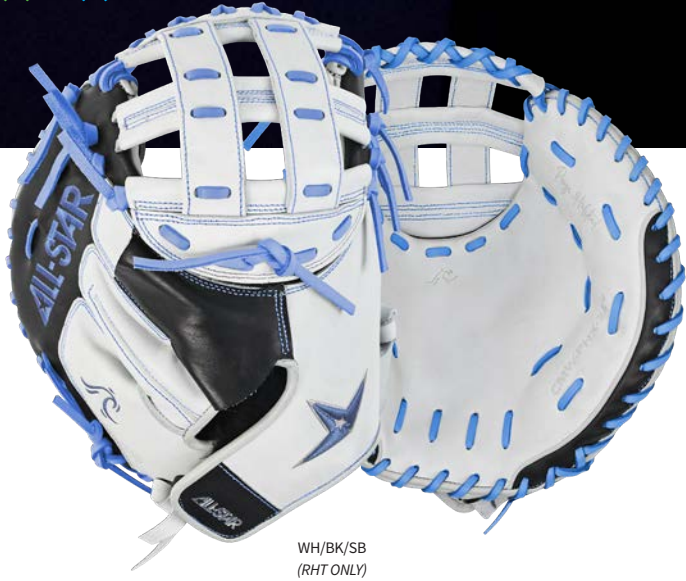

LEVEL OF PLAY

WH/BK/SB
(RHT ONLY)