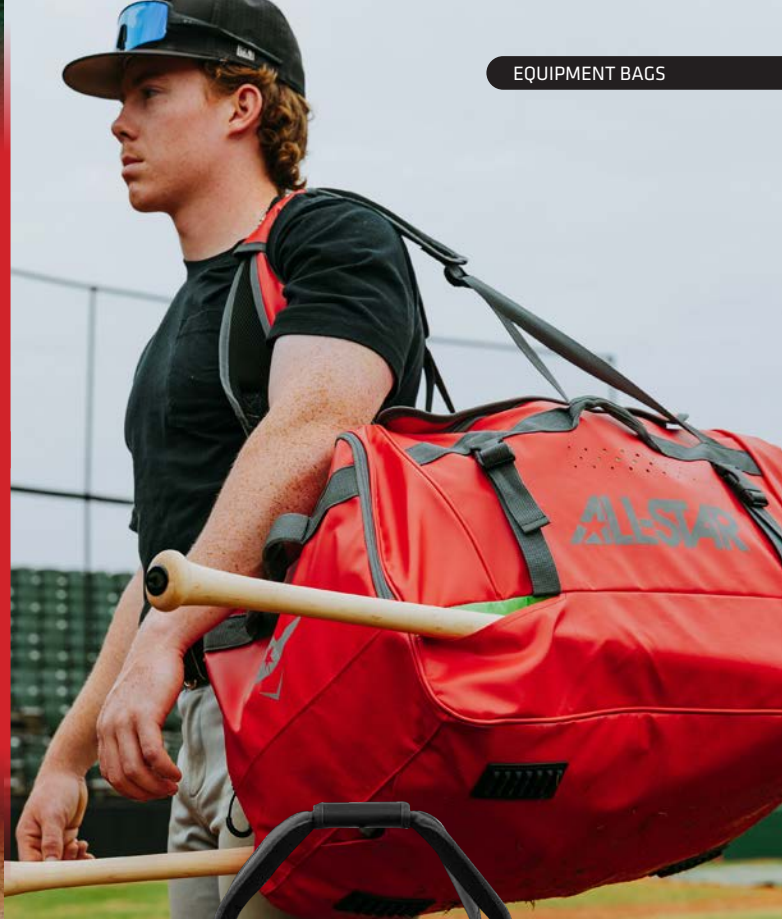

SCAN TO LEARN MORE ABOUT
THE S7-ELITE PLAYER DUFFLE